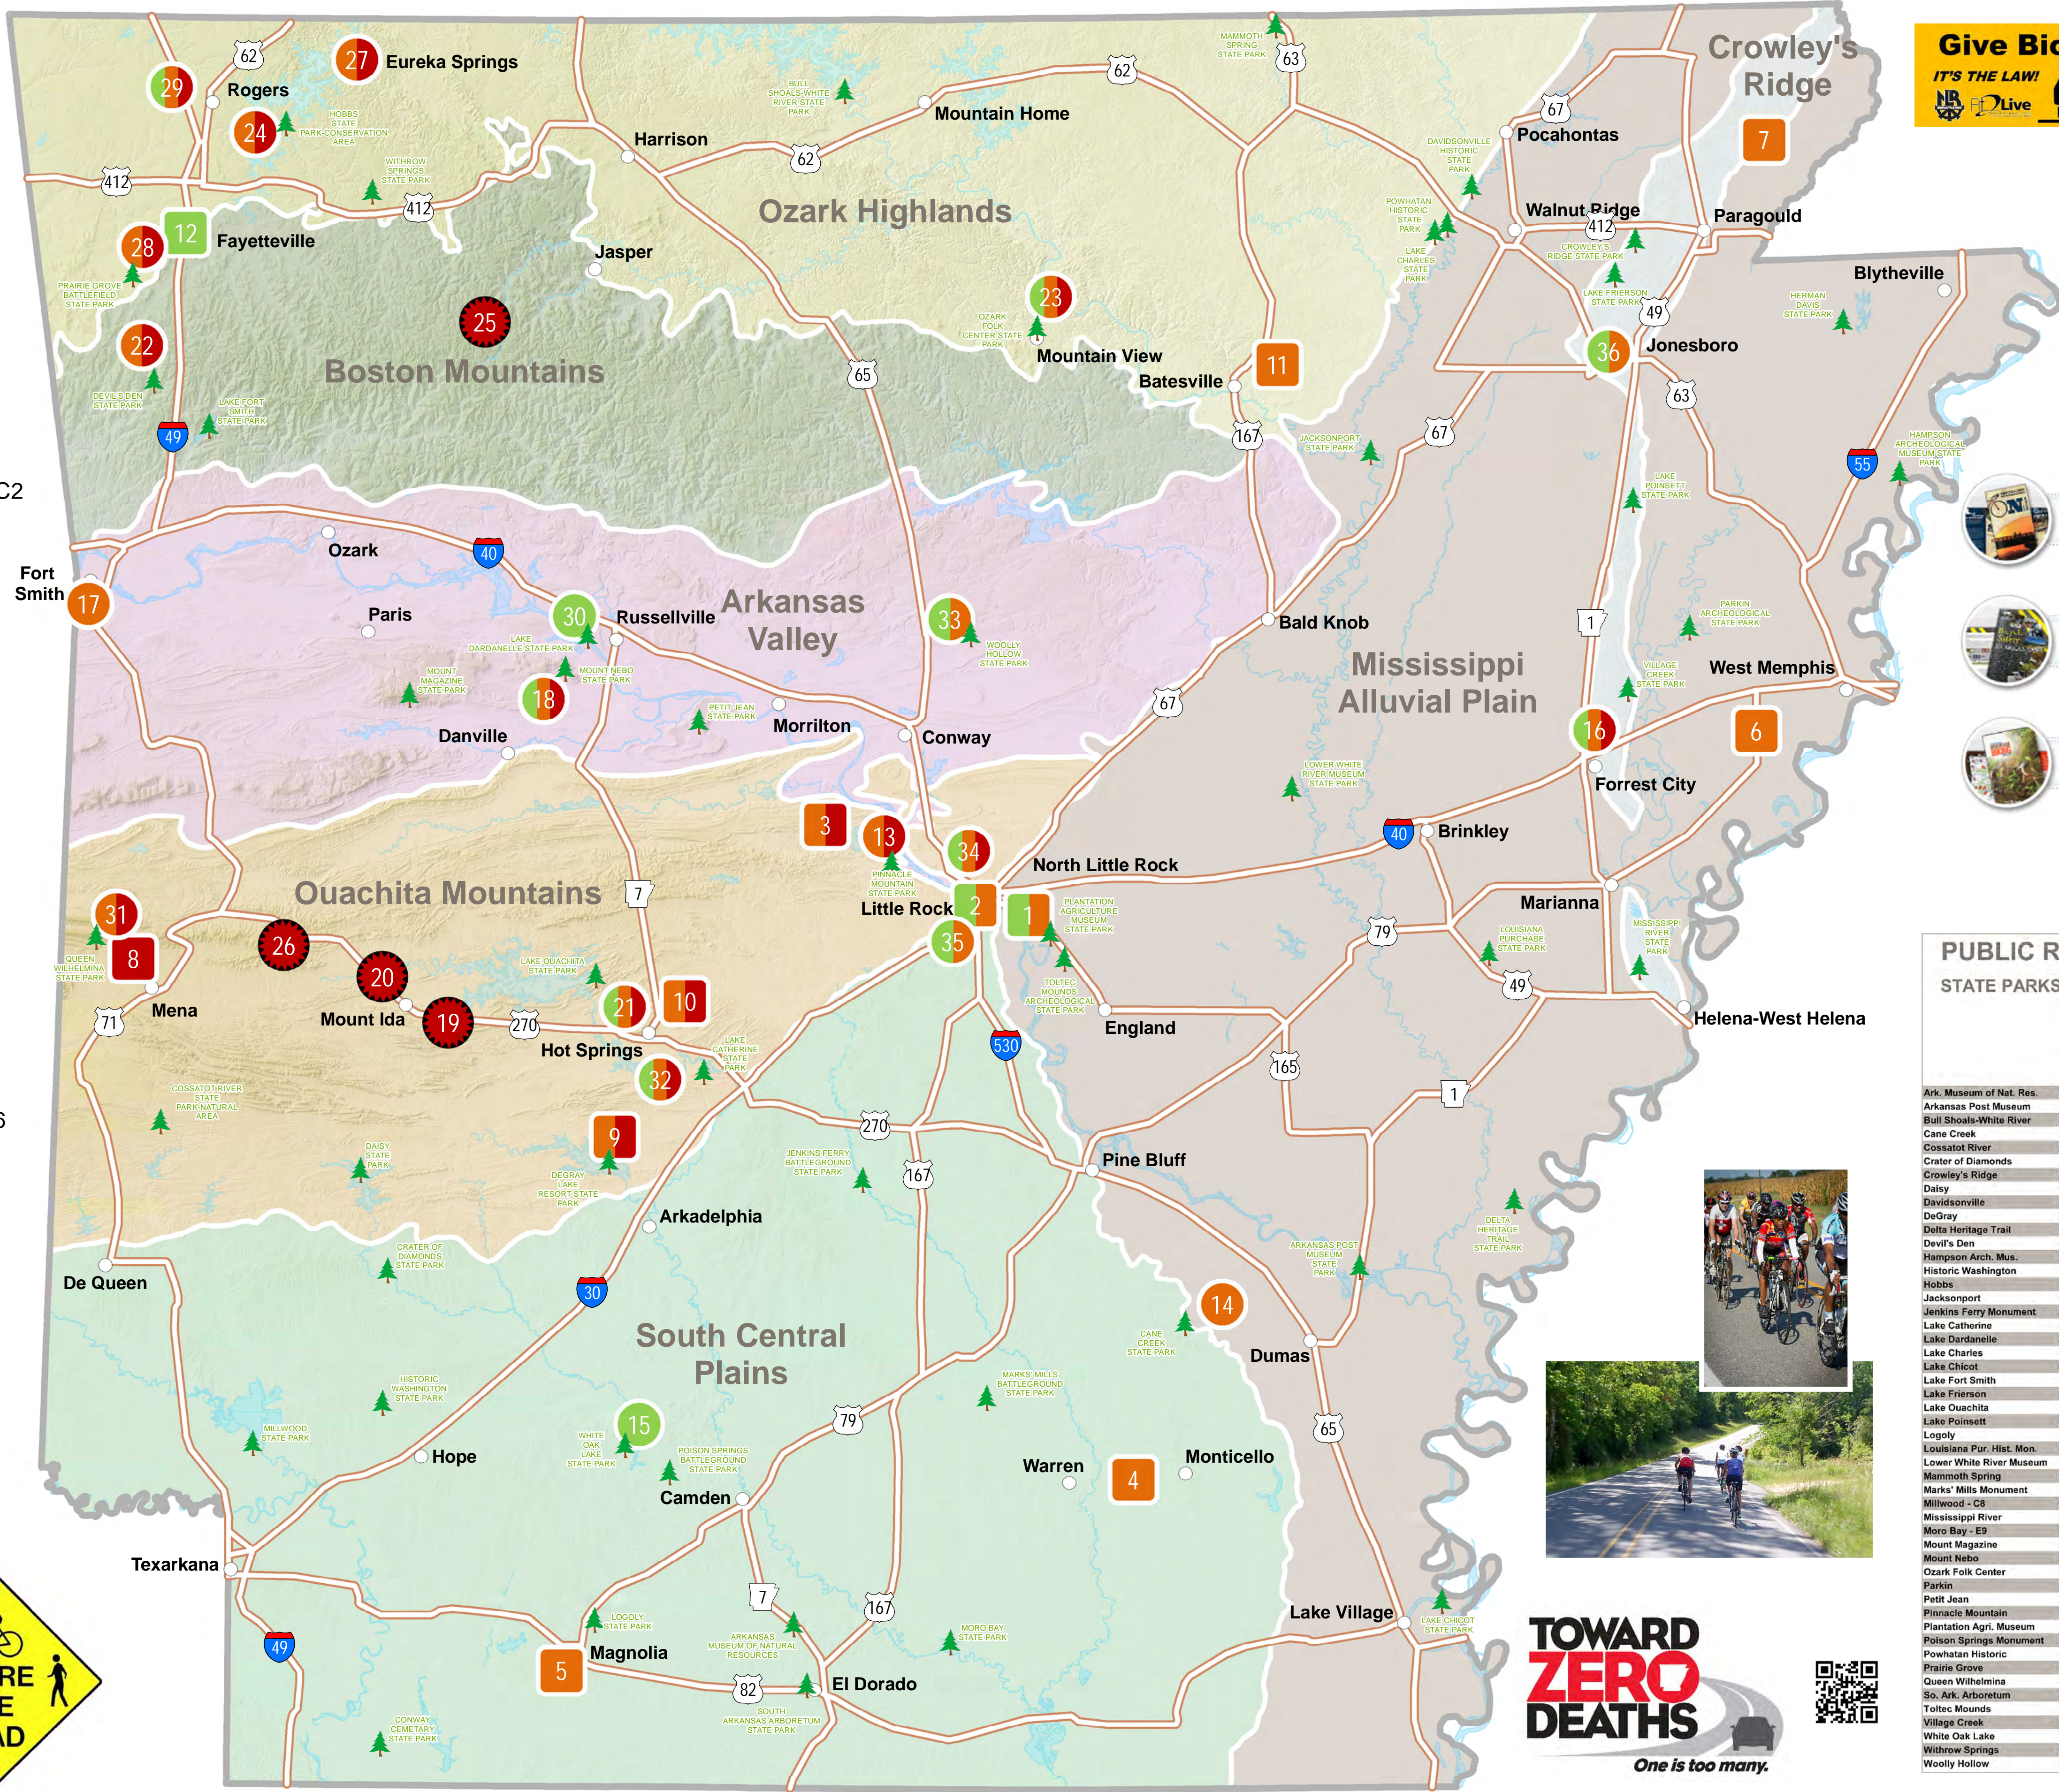

ROAD CYCLING

- 1 Scott-England/Harper's Loop - F6
- 2 Arkansas River Trail - F5
- 3 Wye Mountain Loop - E5
- 4 Monticello to Warren Loop - F8
- 5 Tour of Columbia County - D10
- 6 Mississippi River Trail - H5
- 7 Paragould-Piggott Loop - H1
- 8 Rich Mountain Ride - B6
- 9 Diamond Loop Multi-Day Tour - D7
- 10 Hot Springs Loop - E6
- 11 Batesville-Ozark Loop - G2
- 12 Frisco/Scull Creek/Mud Creek Trails - C2

BIKE TRAILS

- 13 Jackfork - E5
- 14 Cane Creek Lake Trail - G8
- 15 Fern Hollow Trail - D8
- 16 Village Creek State Park - H5
- 17 Ben Geren Park - B4
- 18 Old Post Road - D4
- 19 Lake Ouachita Vista Trail - D6
- 20 Womble Trail - C6
- 21 Cedar Glades - D6
- 22 Fossil Flats - C3
- 23 Syllamo Trail - F2
- 24 Hidden Diversity Trail - C1
- 25 Upper Buffalo - D2
- 26 Ouachita National Recreation Trail - C6
- 27 Lake Leatherwood - C1
- 28 Mount Kessler - C2
- 29 Slaughter Pen - C1
- 30 Ouita Coal Company - D4
- 31 Earthquake Ridge - B6
- 32 Iron Mountain - D6
- 33 Enders Fault - E4
- 34 Camp Robinson Trails - E5
- 35 Boyle Park - E6
- 36 Craighead Forest - H3

TRAIL RATINGS

- Easy
- Moderate
- Difficult
- EPIC Route*

PUBLIC RECREATION AREAS

STATE PARKS AND HISTORIC MEMORIALS

	Index	Cabins	Camping	Fishing	Launch Ramp	Marina	Museum/Exhibits	Nature Trail	Park Store	Picnic Area	Restaurant	Restrooms	Snack Bar	Showers	Swimming	Historic Site
Ark. Museum of Nat. Res.	C10															
Arkansas Post Museum	G7															
Bull Shoals-White River	E1															
Cane Creek	F8															
Cossatot River	C7															
Crater of Diamonds	D7															
Crowley's Ridge	H2															
Daisy	C7															
Davidsonville	G2															
DeGray	D7															
Delta Heritage Trail	G7															
Devil's Den	C3															
Hampson Arch. Mus.	I3															
Historic Washington	C8															
Hobbs	C10															
Jacksonport	G3															
Jenkins Ferry Monument	E7															
Lake Catherine	E6															
Lake Dardanelle	D4															
Lake Charles	G2															
Lake Chicot	G9															
Lake Fort Smith	C3															
Lake Frierson	H2															
Lake Ouachita	D6															
Lake Poinsett	H3															
Logoly	D9															
Louisiana Pur. Hist. Mon.	G6															
Lower White River Museum	G5															
Mammoth Spring	G1															
Marks' Mills Monument	F8															
Millwood - C8	C8															
Mississippi River	H6															
Moro Bay - E9	E9															
Mount Magazine	D4															
Mount Nebo	D4															
Ozark Folk Center	E2															
Parkin	H4															
Pettit Jean	E5															
Pinnacle Mountain	E5															
Plantation Agri. Museum	F6															
Poison Springs Monument	D8															
Powhatan Historic	G2															
Prairie Grove	G2															
Queen Wilhelmina	B6															
So. Ark. Arboretum	E10															
Toltec Mounds	F6															
Village Creek	H4															
White Oak Lake	D8															
Withrow Springs	C2															
Woolly Hollow	E4