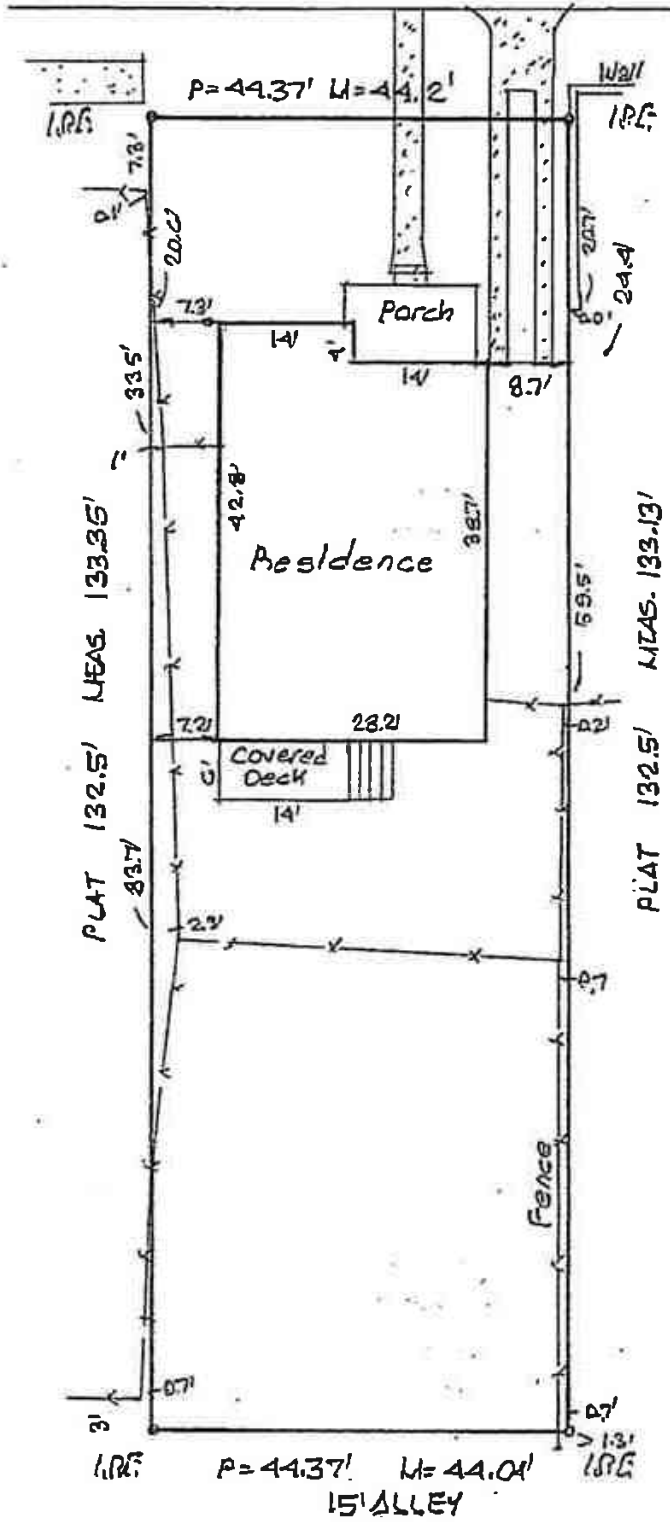

"C" AVENUE

Sketch Map

City of Little Rock Planning & Development

Case No: Z-9866

Name: J. McDonald STR-2

Location: 5105 "C" St.

Title: PD-C